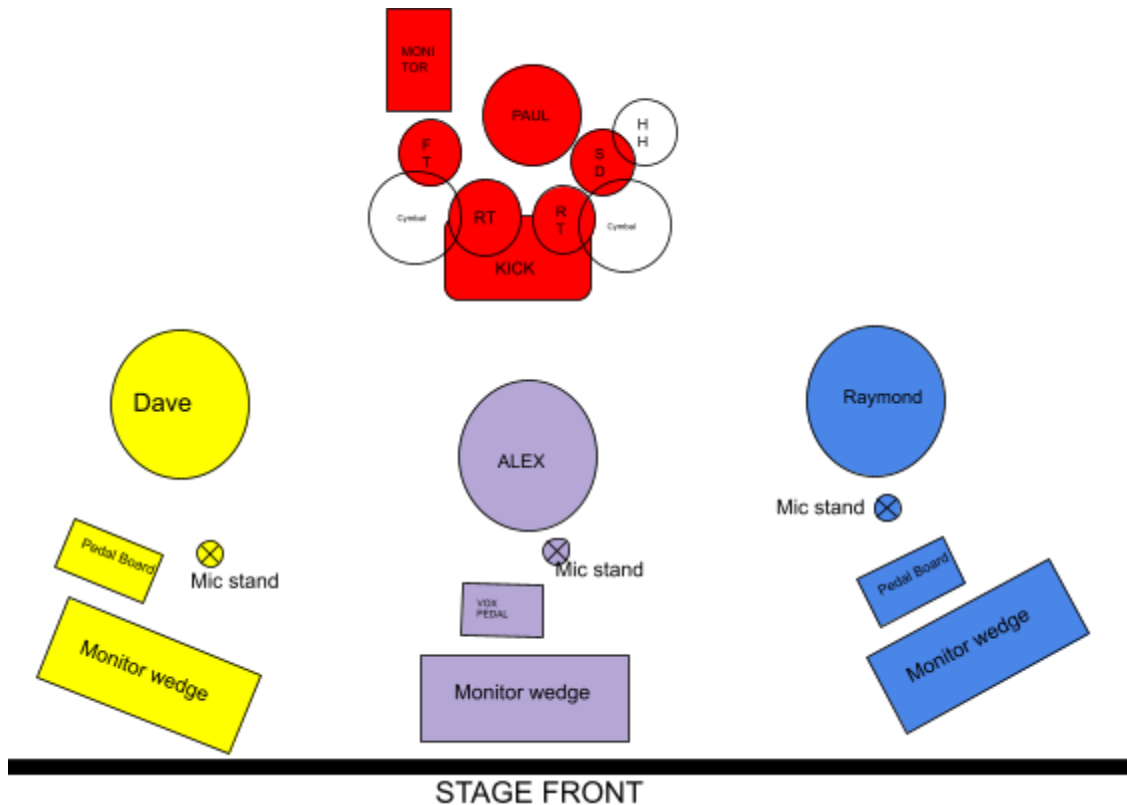

SURELY TEMPO
 GENERAL TECH RIDER / STAGE CONFIGURATION
 PAGE 1/2

MEMBERS:	INSTRUMENT
ALEX MARTINEZ	(VOCALS/RYTH GTR)
RAYMOND PARDO	(BASS GTR/BACKUP VOCALS)
DAVE ISMODES	(LEAD GTR/BACKUP VOCALS)
PAUL FLORINDO	(DRUMS)

Instruments	Outputs /Cables needed
2x Guitars	2x TS Guitar Cables
2x Guitar Amps	2x XLR
1x Bass (DI)	1x TS -> DI BOX -> 1x XLR
3x Microphones	3x XLR
1x Drum Kit	9x XLR
(1 X Kick)	
(1 x Snare)	
(1 x Floor Tom)	
(2 x Rack Tom)	
(1 x High Hat)	
(2 x Cymbals)	
4X Stage Monitors	4x XLR

SURELY TEMPO
GENERAL TECH RIDER / STAGE CONFIGURATION
PAGE 2/2

CHANNEL LIST

<u>CHANNEL</u>	<u>INSTRUMENT</u>	<u>MIC</u>	<u>STAND</u>
1.	SURELY TEMPO DRUM KIT (KICK IN)	BETA 91	SHORT BOOM
2.	SURELY TEMPO DRUM KIT (KICK OUT)	BETA 52	SHORT BOOM
3.	SURELY TEMPO DRUM KIT (SNARE TOP)	SM57	SHORT BOOM
4.	SURELY TEMPO DRUM KIT (SNARE BOTTOM)	SM57	CLIP
5.	SURELY TEMPO DRUM KIT (FLOOR TOM)	BETA 98	CLIP
6.	SURELY TEMPO DRUM KIT (RACK TOM)	BETA 98	CLIP
7.	SURELY TEMPO DRUM KIT (RACK TOM)	BETA 98	CLIP
8.	SURELY TEMPO DRUM KIT (OH L)	SM81	BOOM
9.	SURELY TEMPO DRUM KIT (OH R)	SM81	BOOM
10.	BASS	DI	
11.	GUUITAR 1	SM57	SHORT BOOM
12.	GUUITAR 2	SM57	SHORT BOOM
13.	MAIN VOCAL	BETA 58	BOOM
14.	BG VOCAL 1	BETA 58	BOOM
15.	BG VOCAL 2	BETA 58	BOOM

MAIN VOCAL uses a pedal effects unit.